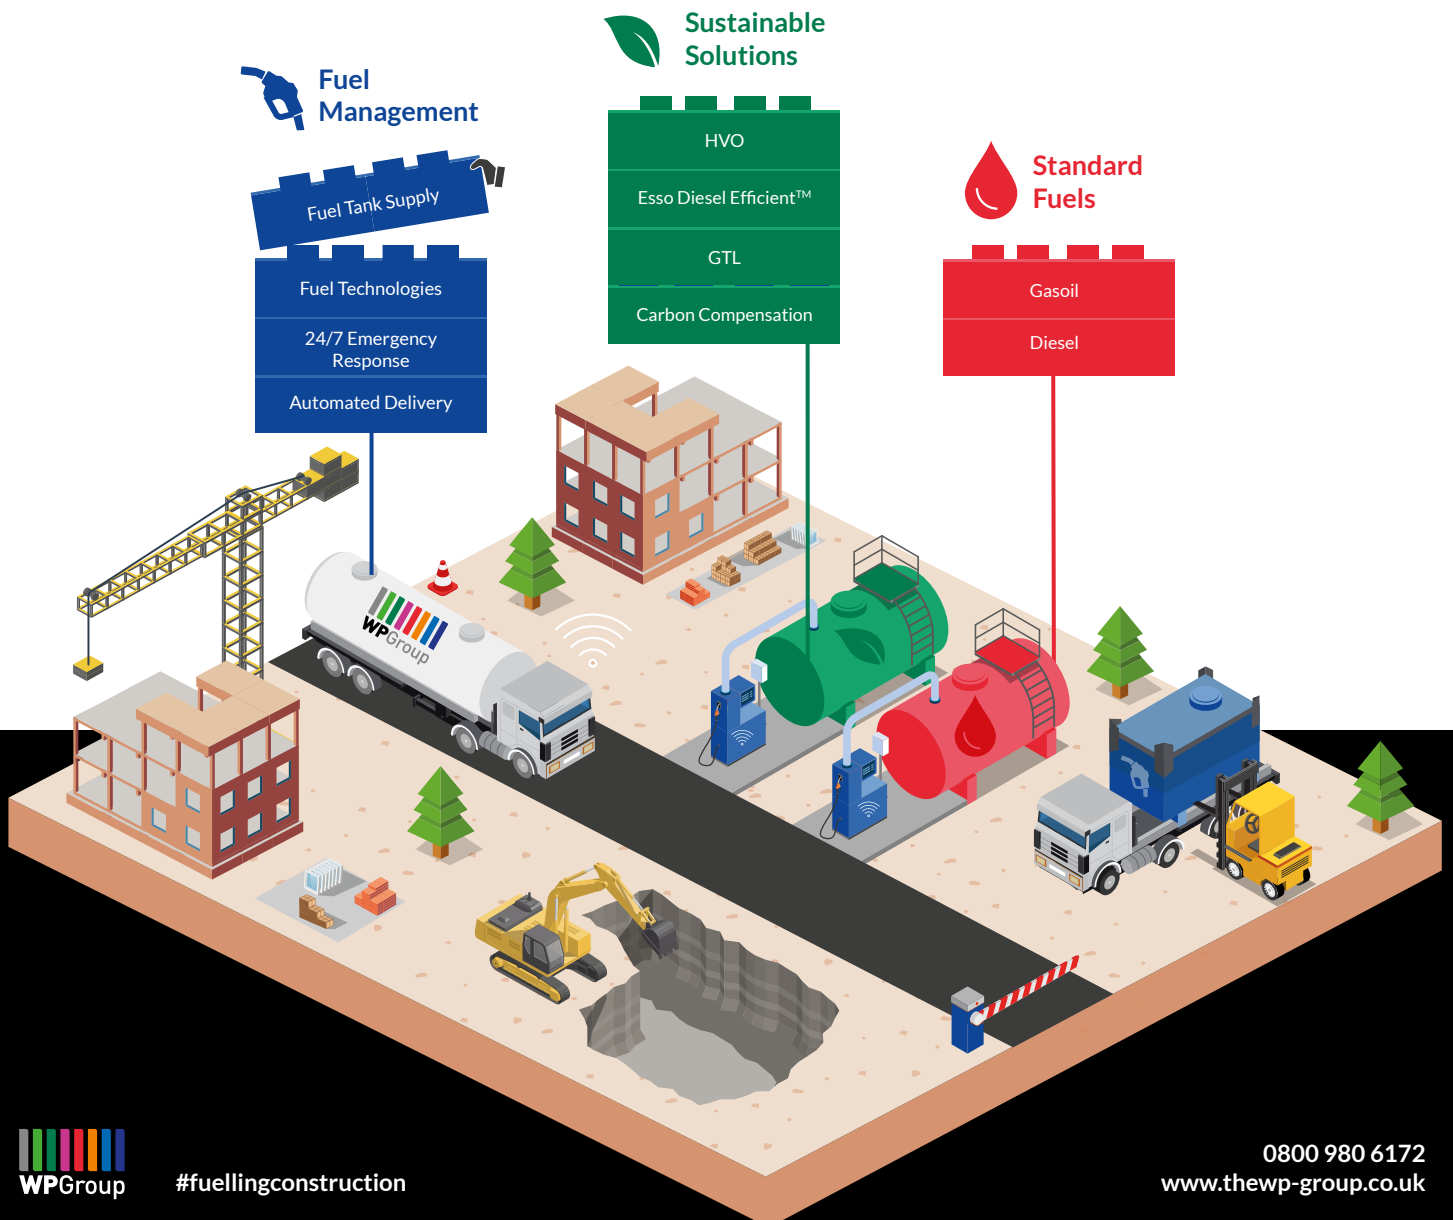

Start building your perfect fuels partnership

Our comprehensive range of fuelling solutions is tailored specifically for the construction industry and includes standard fuels, sustainable solutions and fuel management.

If all you need, to keep your site running effectively, is a service that provides regular and reliable deliveries of fuel, we've got you covered.

If your project has more complex requirements, and needs the very latest monitoring technology and sustainable solutions, we've got the perfect blend for you too.

So, whether you're building roads, houses or offices - fuel your projects with our flexible solutions tailored just for you.